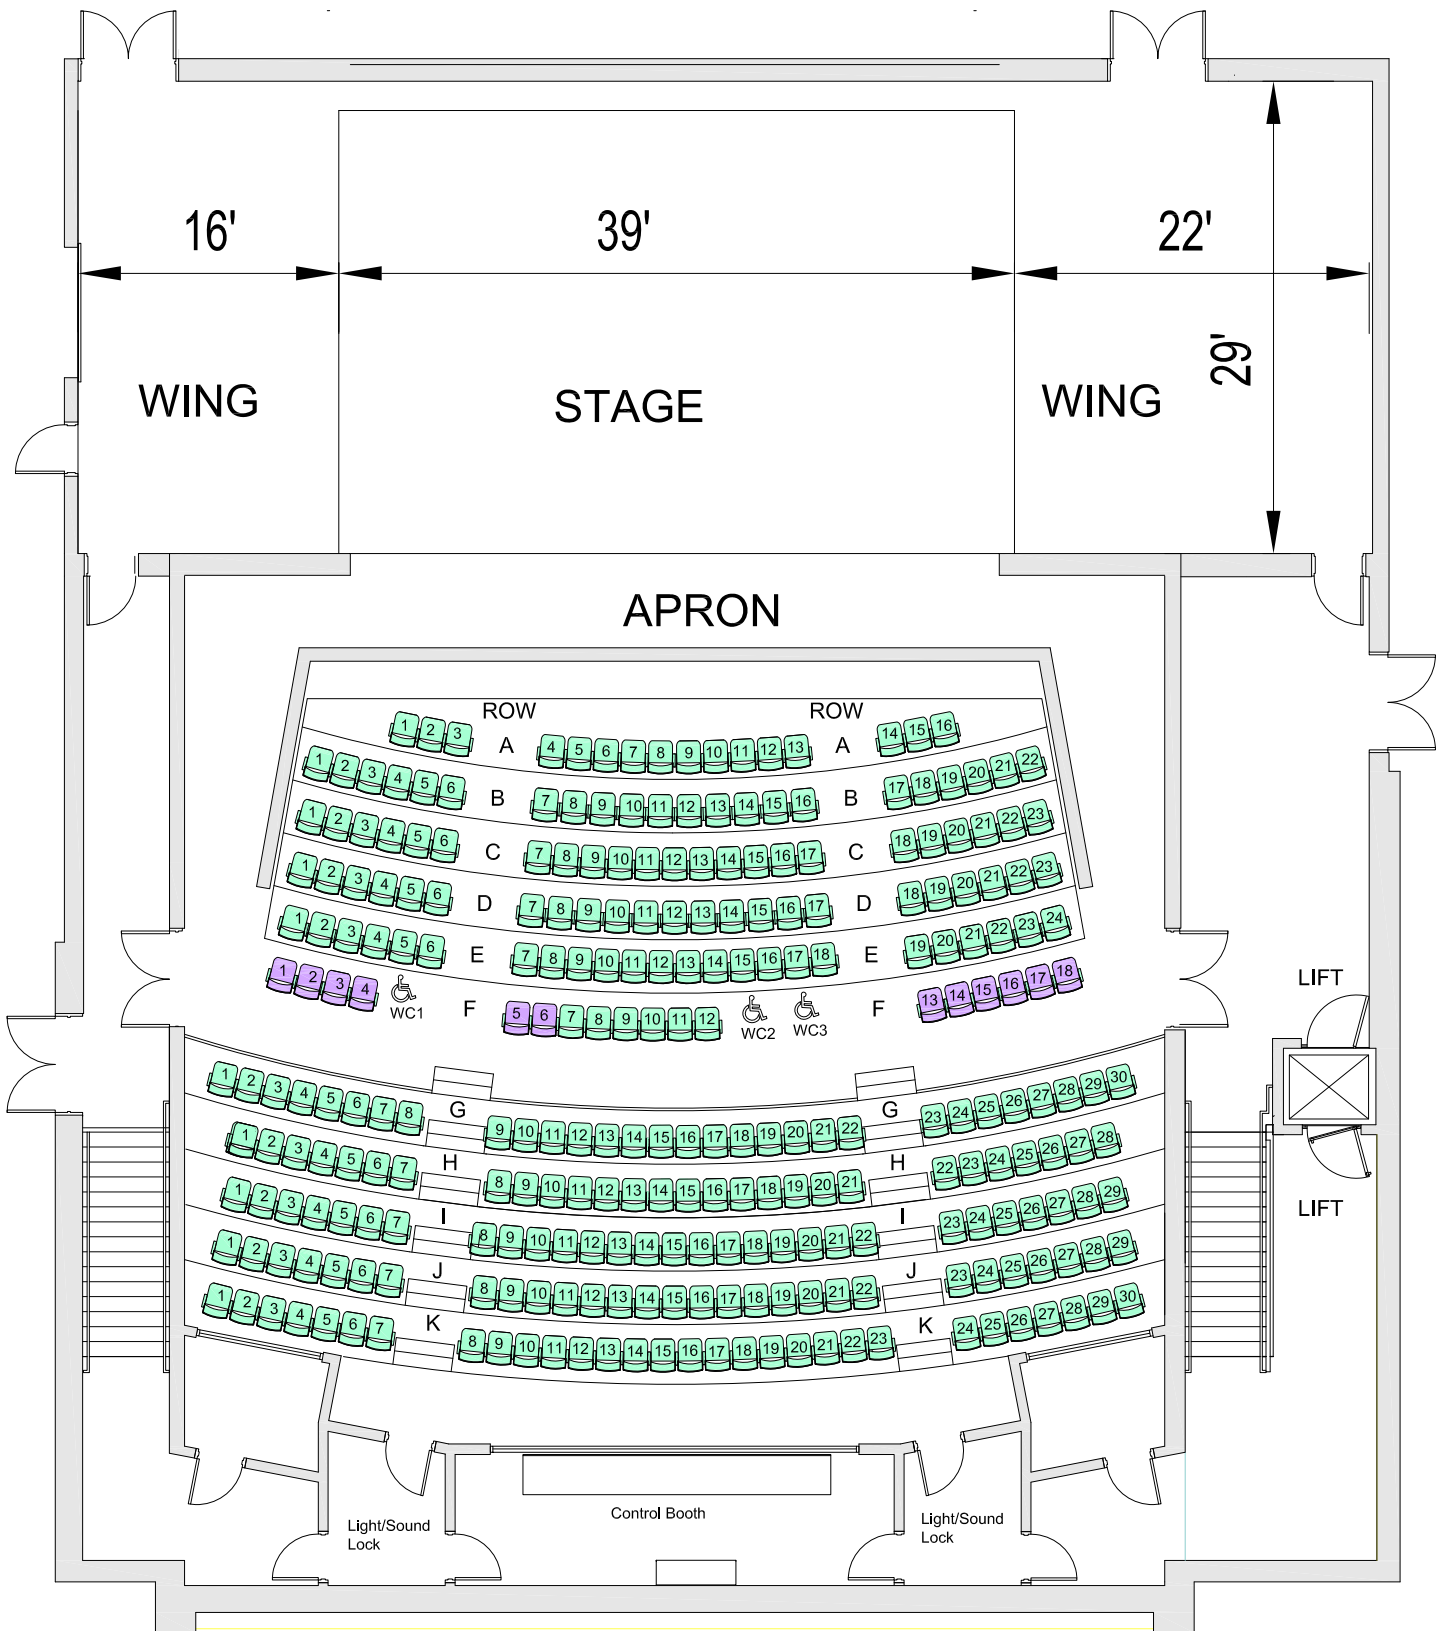

# NWSS THEATRE

- FIXED SEATS - 260
- MOVEABLE SEATS - 12  
OR 6 WHEELCHAIR
- ♿ WHEELCHAIR SEATS - 3