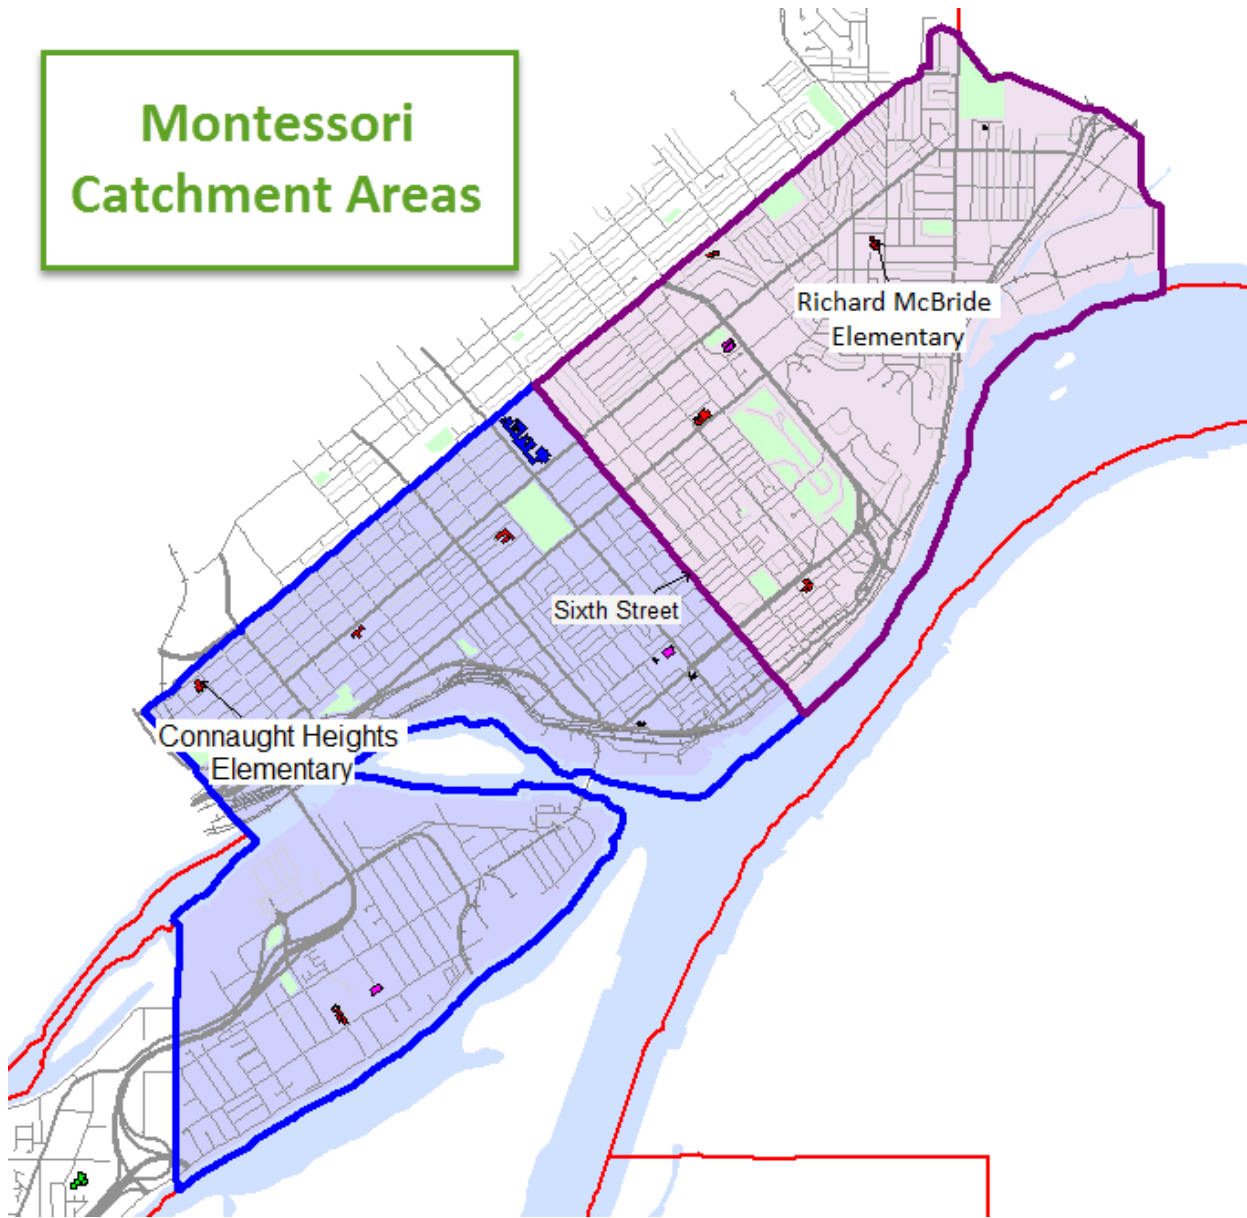

**Montessori
Catchment Areas**

Connaught Heights Elementary
2201 London Street, NW, V3M 3G1
Ph.: 604-517-6010

Richard McBride Elementary
331 Richmond Street, NW, V3L 4B7
Ph.: 604-517-6090