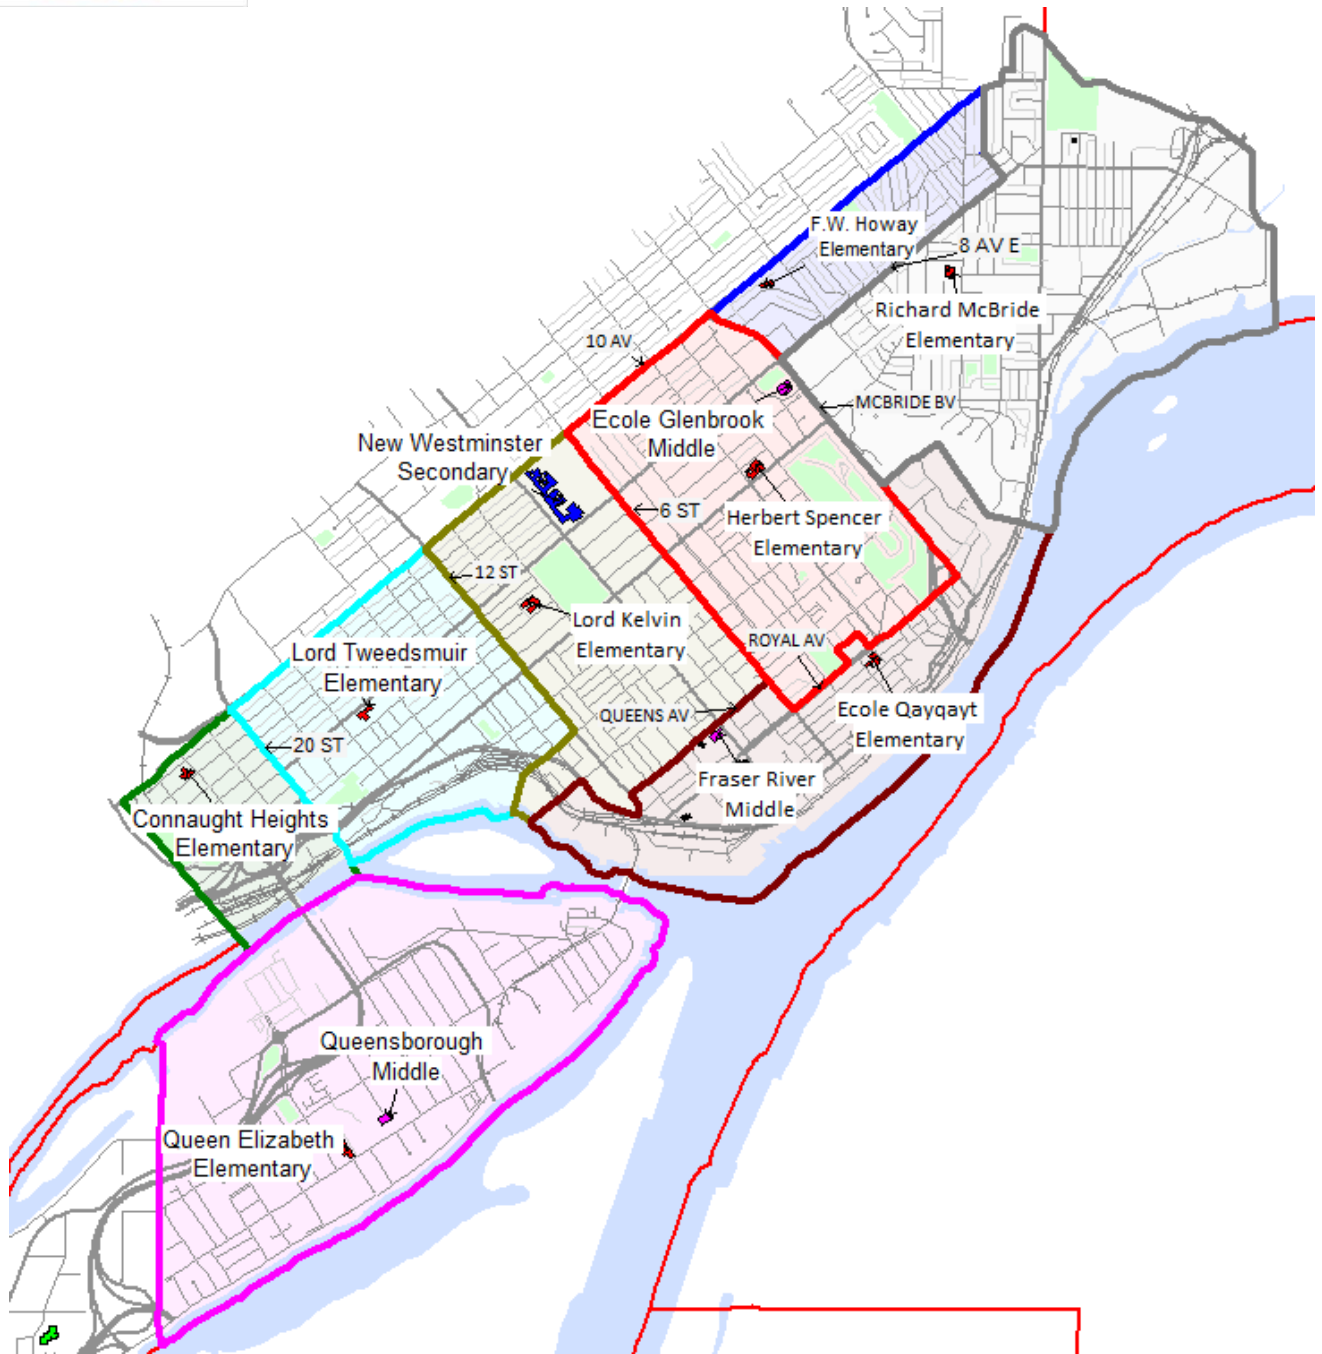

New Westminister Schools Map

Connaught Heights Elementary	2201 London Street, V3M 3G1	Ph.: 604-517-6010
Fraser River Middle	800 Queens Avenue, V3M 0J2	Ph.: 604-517-1800
FW Howay Elementary	91 Courtney Crescent, V3L 4M1	Ph.: 604-517-6020
Glenbrook Middle	701 Park Crescent, V3L 5V4	Ph.: 604-517-5940
Herbert Spencer Elementary	605 Second Street, V3L 5R9	Ph.: 604-517-6030
Lord Kelvin Elementary	1010 Hamilton Street, V3M 2M9	Ph.: 604-517-6060
Lord Tweedsmuir Elementary	1714 Eighth Avenue, V3M 2S7	Ph.: 604-517-6070
New Westminster Secondary	835 Eighth Street, V3M 3S9	Ph.: 604-517-6220
Qayqayt Elementary	85 Merivale Street, V3L 0G2	Ph.: 604-517-6050
Queen Elizabeth Elementary	921 Salter Street, V3M 6A8	Ph.: 604-517-6080
Queensborough Middle	833 Salter Street, V3M 6G8	Ph.: 604-517-6040
Richard McBride Elementary	331 Richmond Street, V3L 4B7	Ph.: 604-517-6090